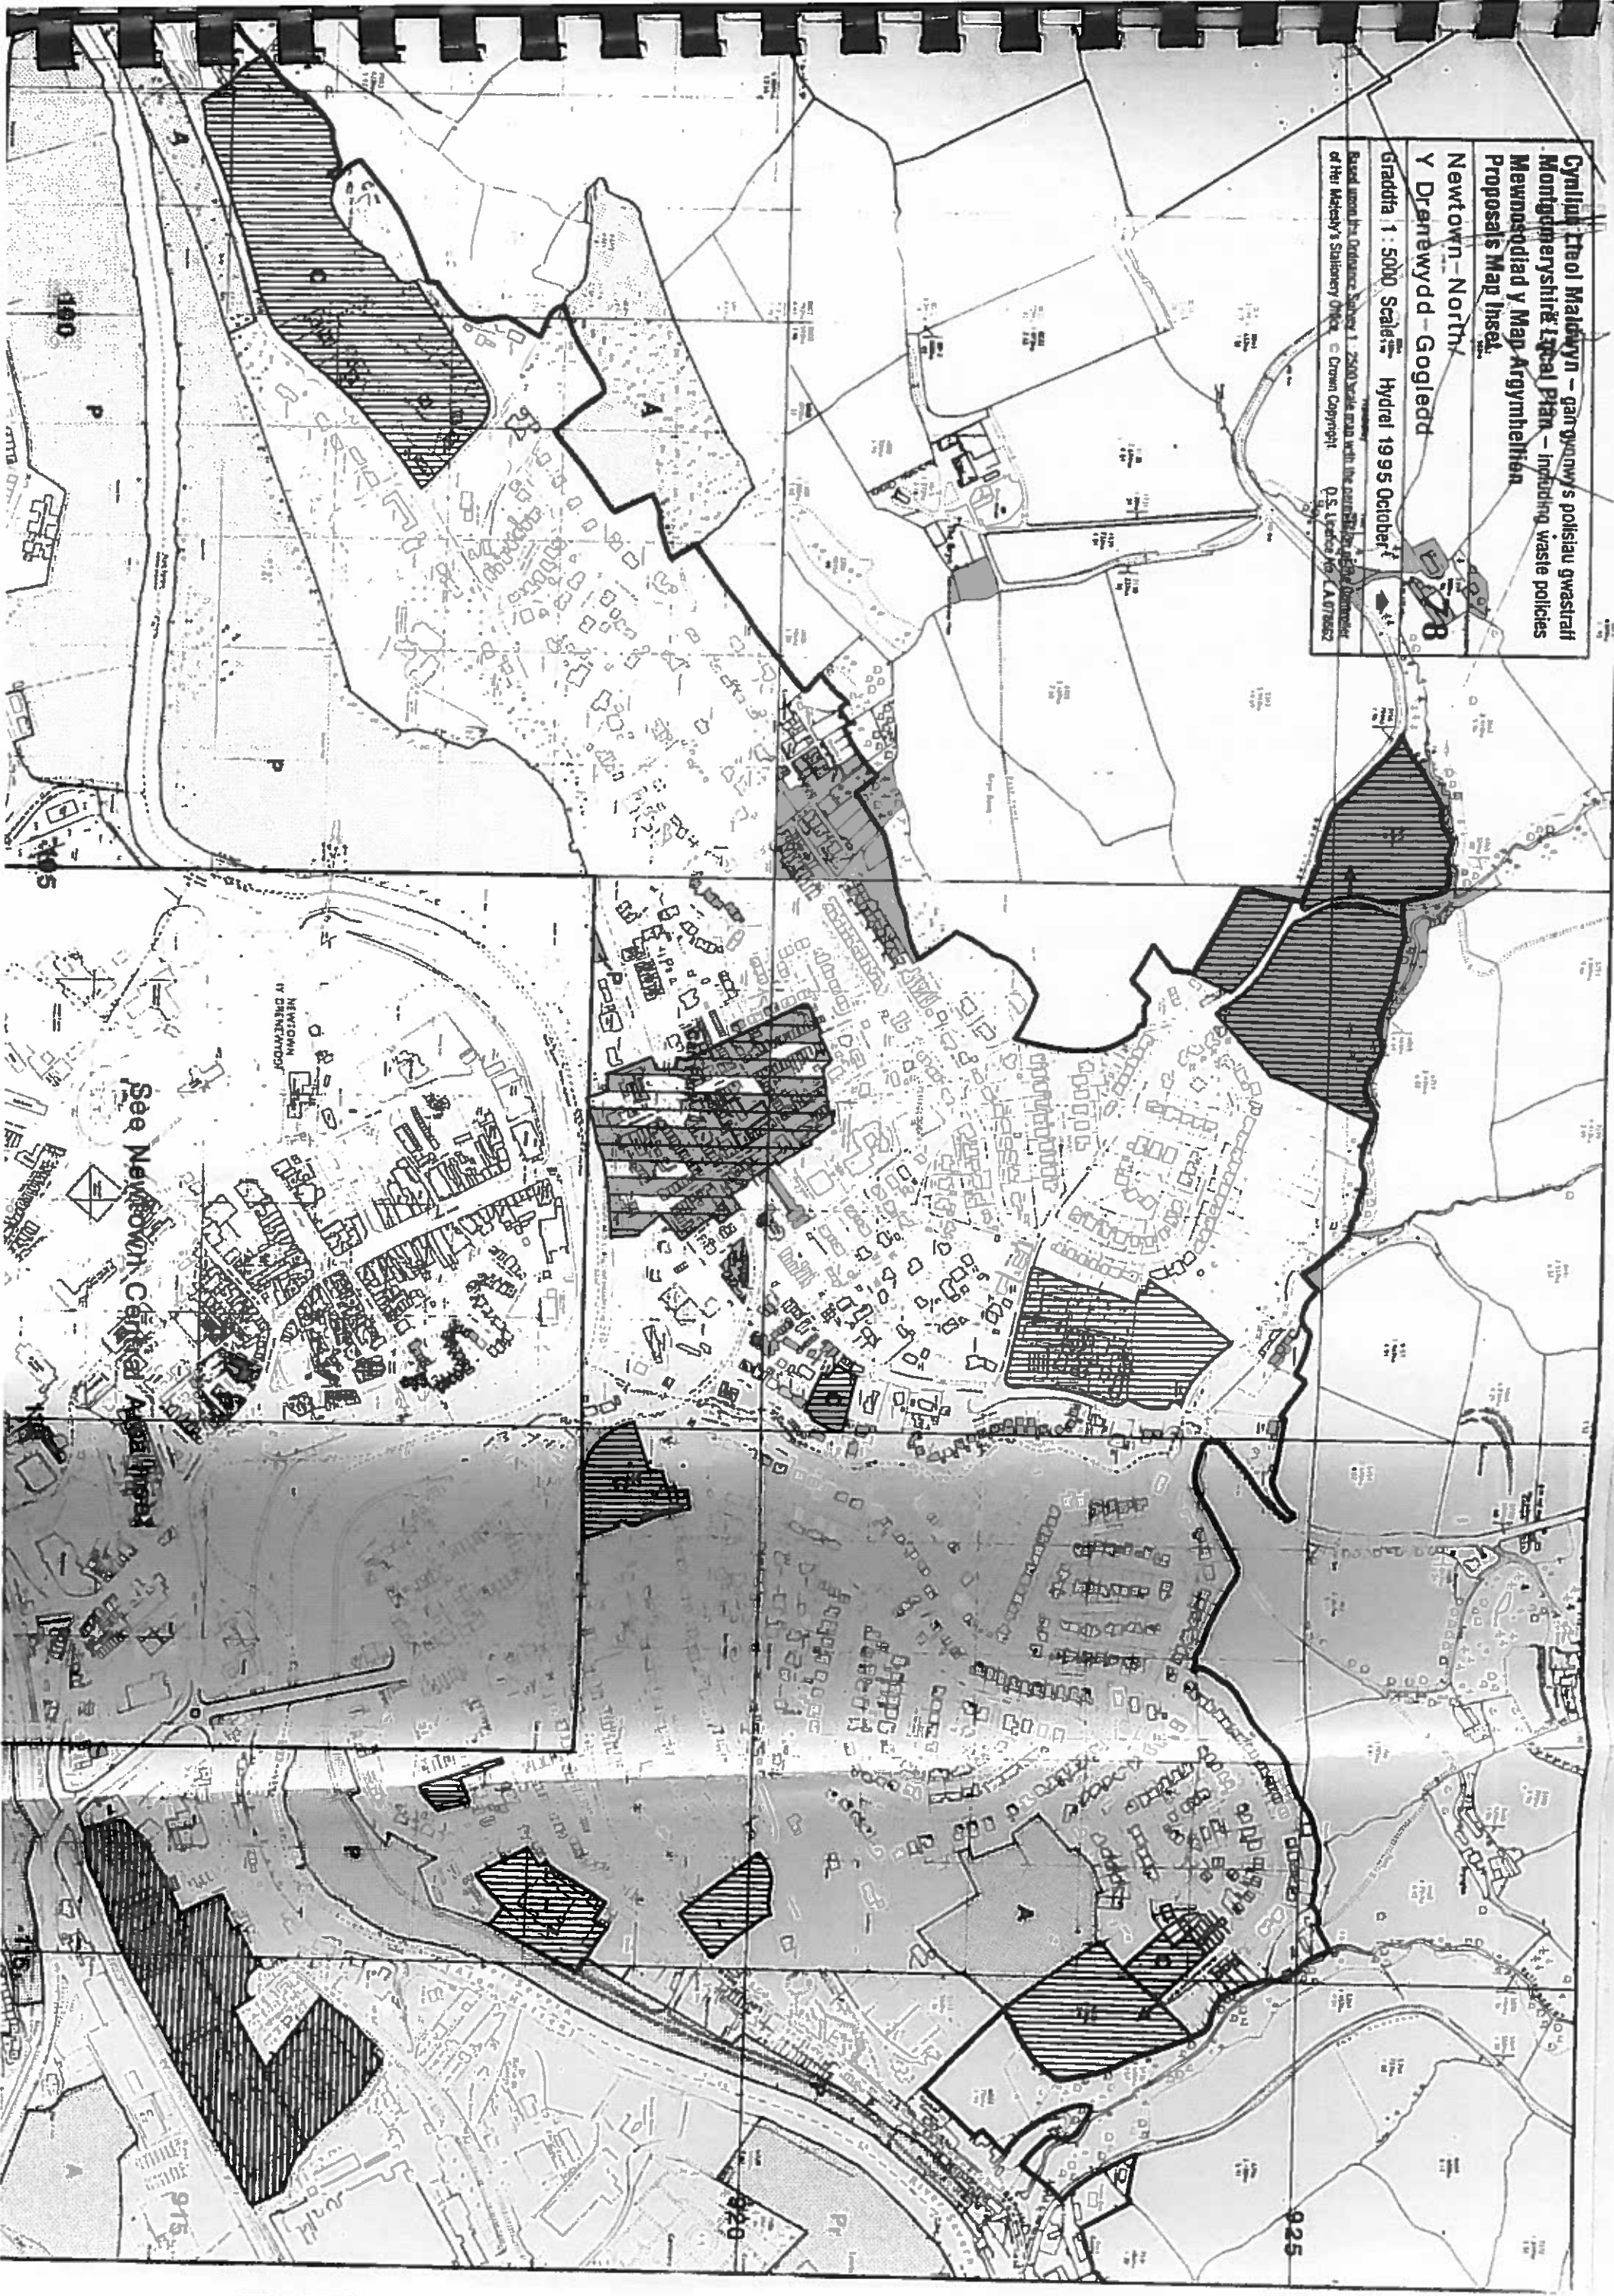

**Cynllun Cteol Maldwyn - gan gynnwys polisiau gwastref
Montgomeryshire Local Plan - including waste policies
Mewnodiad y Map Argyrheithon
Proposals Map Inset.**

**Newtown - North/
Y Drenewydd - Gogledd**

Graddfa 1 : 5000 Scale 1 : 5000 Hydref 1995 October 1995

Based upon the Ordnance Survey 1 : 2500 scale map with the permission of the Controller
of Her Majesty's Stationery Office © Crown Copyright O.S. Licence No. LA070022

See Newtown Central Area Inset